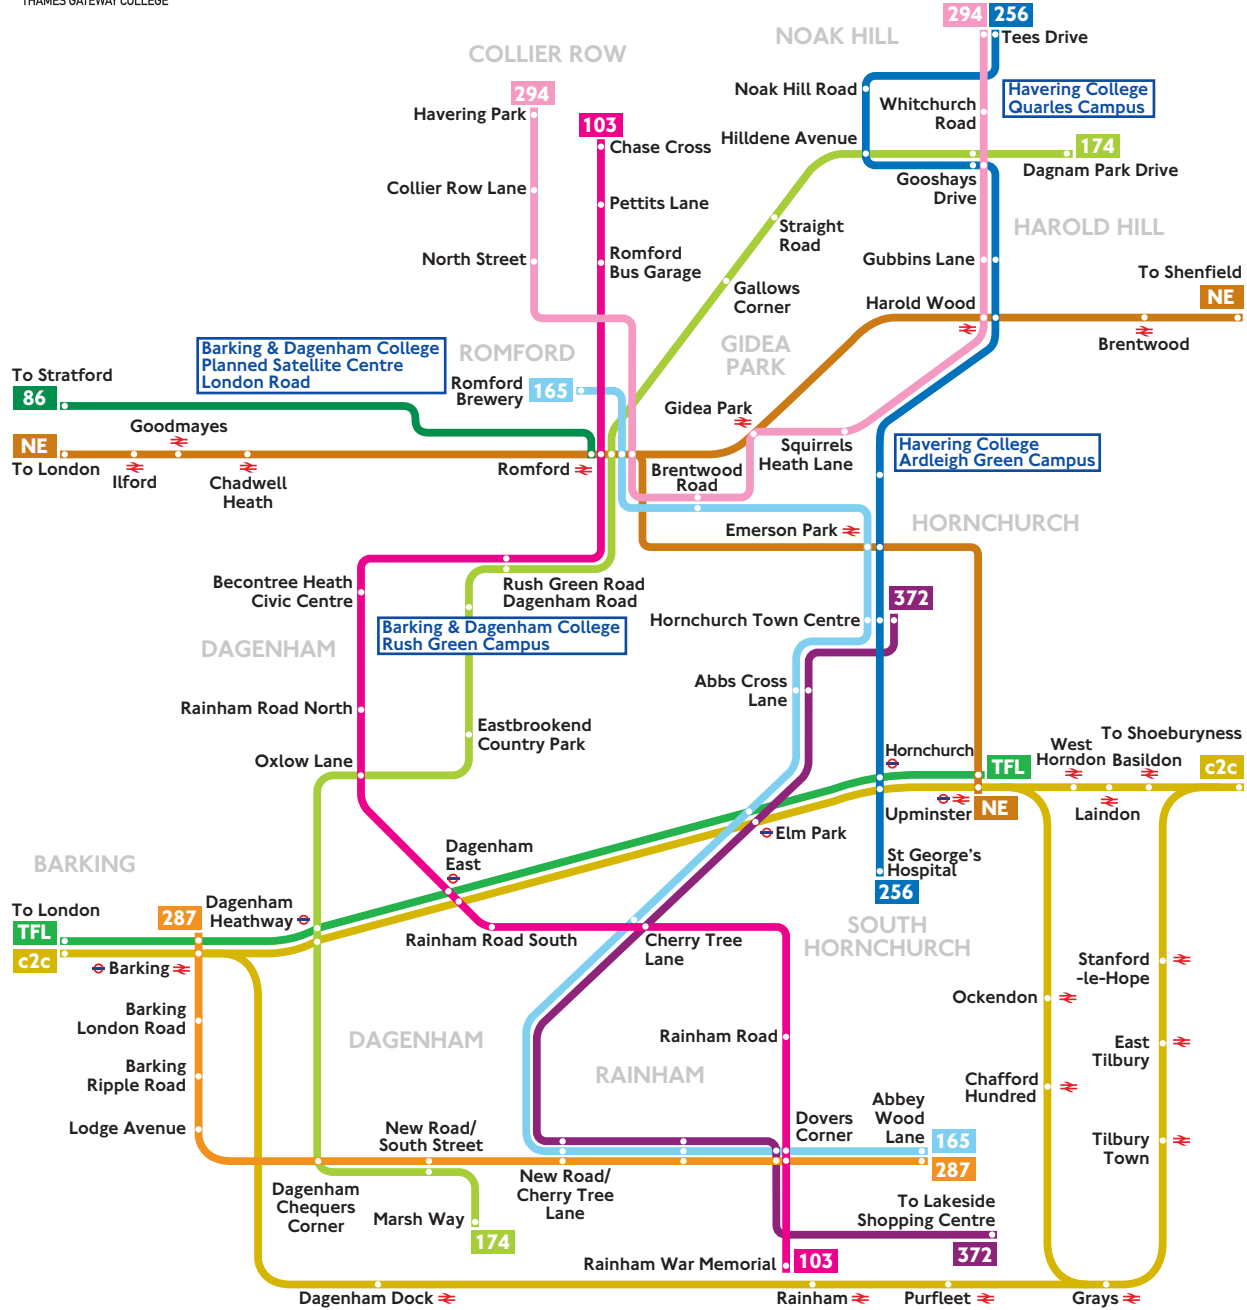

THAMES GATEWAY COLLEGE

ENGINEERING EXCELLENCE ON YOUR DOORSTEP

THAMES GATEWAY COLLEGE

To check the availability of buses and trains see TFL website at www.tfl.gov.uk

Travel routes for Thames Gateway College

From 1st September 2010 all Thames Gateway College courses will be based at one of the following campuses:

Barking & Dagenham College
Rush Green Campus, Dagenham Road
Romford, Essex RM7 0XU

Planned satellite centre
London Road, Romford RM7 9DB
01708 770000
www.barkingdagenhamcollege.ac.uk

Havering College
Ardleigh Green Campus, Ardleigh Green Road
Hornchurch, Essex RM11 2LL

Quarles Campus, Tring Gardens
Harold Hill, Romford, Essex RM3 9ES
01708 462801
www.havering-college.ac.uk

www.thamesgatewaycollege.ac.uk