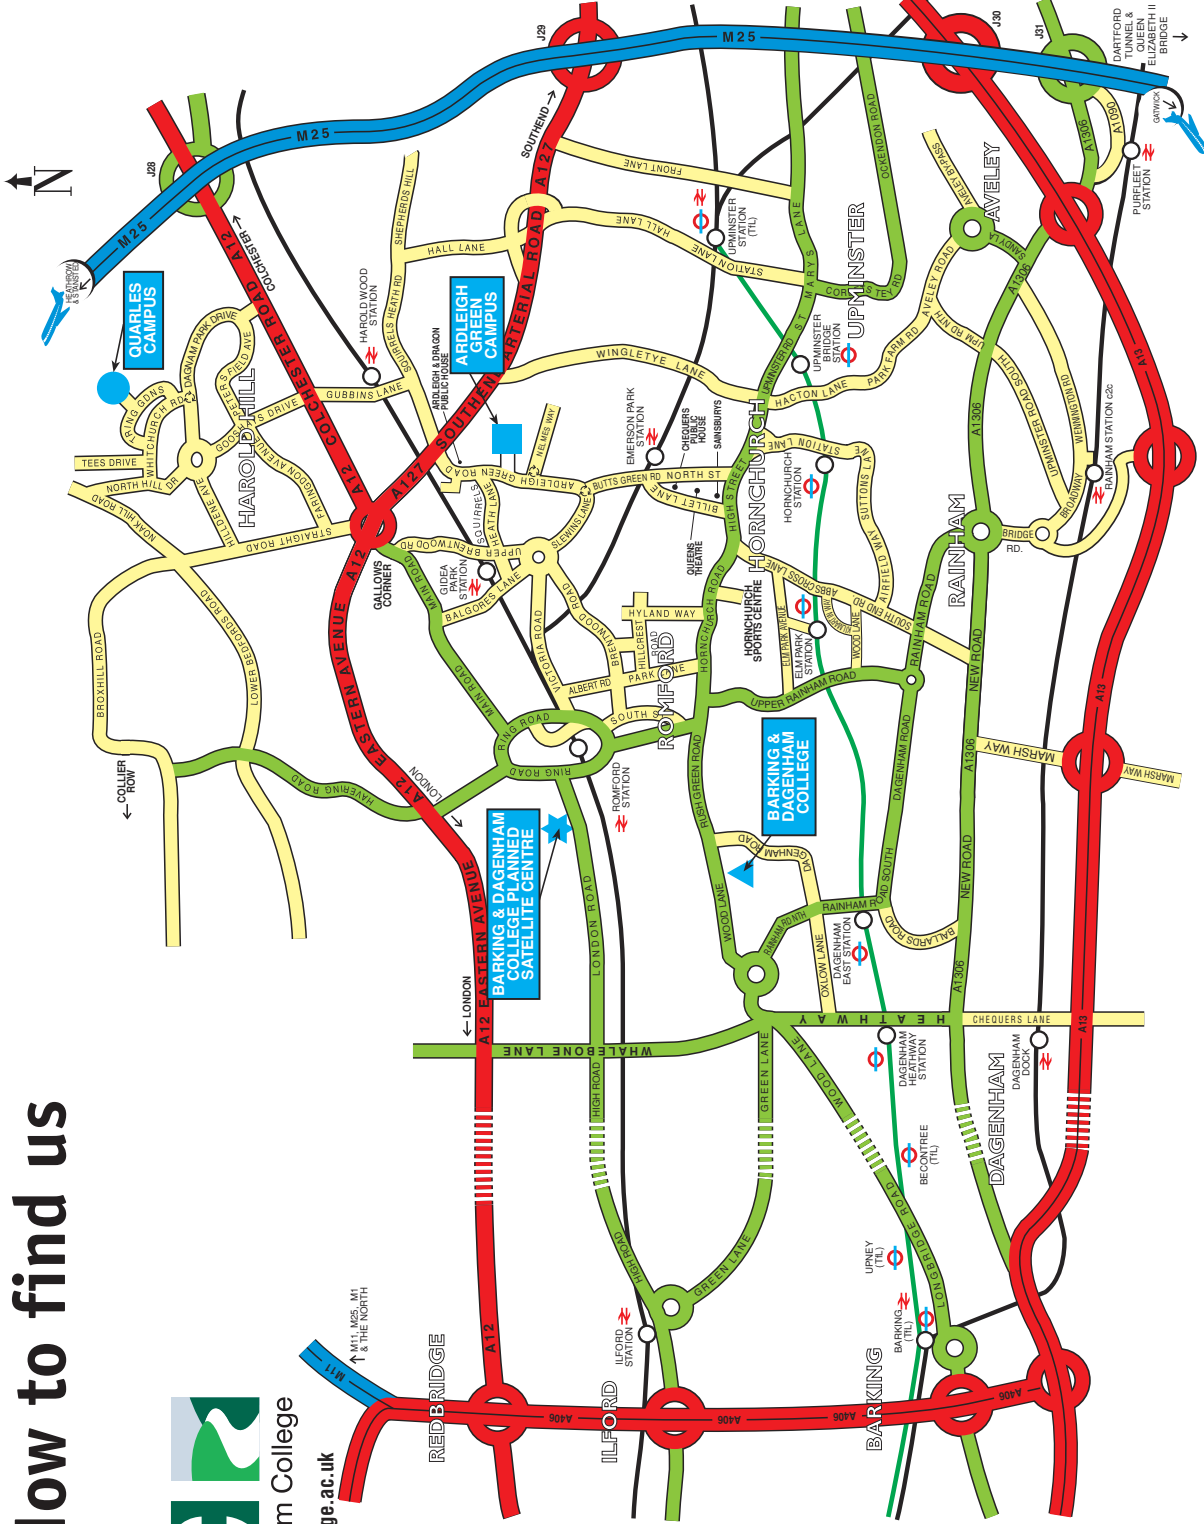

Motorway access from outside of London by road is easiest via the M25. The Campus is approximately three miles from M25 Junctions 28 and 29.

**Buses:** 294 from Romford via Gidea Park Station to The Ardleigh and Dragon; College is approximately four minutes walk outside campus.

**Train:** National Express East Anglia to Gidea Park or Emerson Park Halt. Ardleigh Green Campus is approximately 15 minutes walk from Gidea Park Station.

**Havering College**  
**Quarles Campus**

Tring Gardens, Harold Hill,  
Romford, Essex RM3 9ES.

**Tel: 01708 455011**  
**Fax: 01708 462888**

The College is approximately two miles from M25 Junction 28.

**Buses:** 294 from Romford to Noak Hill, alight at "Duckwood Inn" in Whitchurch Road. The campus entrance is in Tring Gardens, approximately three minutes walk. Alternatively you can catch the 174 from Romford taking you to the corner of Dagenham Park Drive by Whitchurch Road or the 256 from Hornchurch or Harold Wood to the swimming pool and change to bus 294.

**Train:** National Express East Anglia to Harold Wood, then 294 bus to "Duckwood Inn" in Whitchurch Road. The campus entrance is in Tring Gardens, approximately three minutes walk.